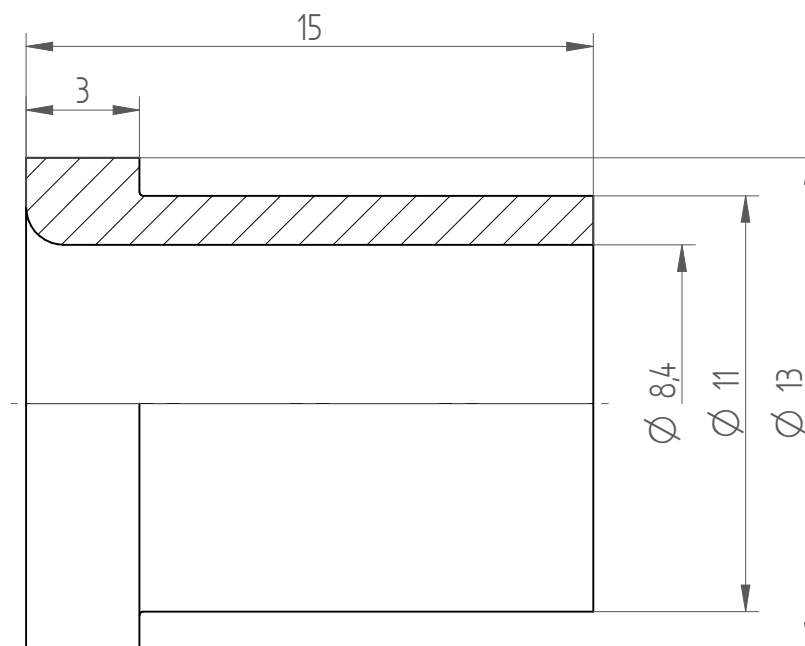

Swiss
Precision
Tools

REGO-FIX®

REGO-FIX AG
Obermattweg 60
4456 Tenniken / Switzerland

Phone +41 61 976 14 66
Fax +41 61 976 14 14
www.rego-fix.com

This is a non-controlled copy. All information given herein is subject to change without notice

The information given herein has been carefully checked and is believed to be correct. REGO-FIX, however, assumes no responsibility or liability for any errors, inaccuracies or omissions that may appear in this drawing

This document is subject to copyright laws. No part of this document may be reproduced or transmitted in any form or any means, electronic or mechanic, for any purpose, without the express written permission of REGO-FIX

Type : KS_ER16_D8
Part No. : 391620800
Date : 11.09.2014
Scale : 5:1